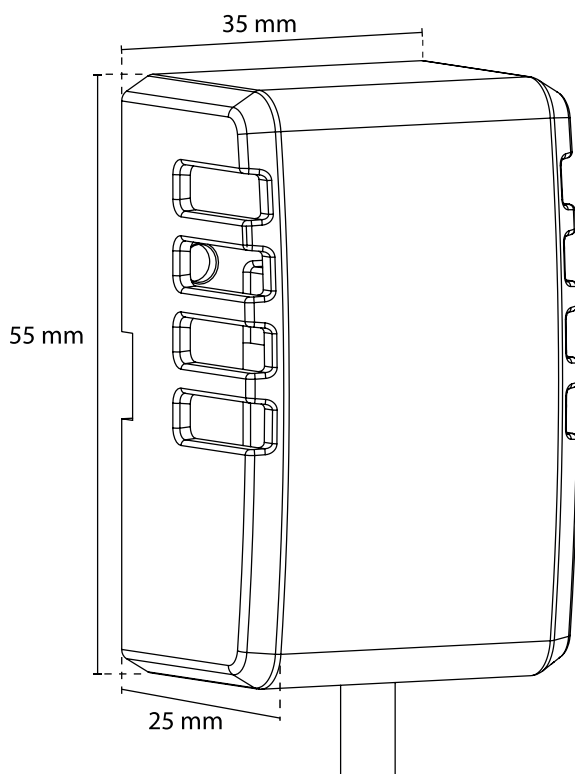

## External RH sensor for CDP-(T)/CDF 40-50-70

1