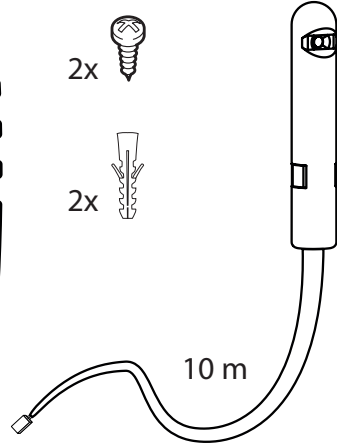

## External RH sensor for CDP-(T)/CDF 40-50-70

1