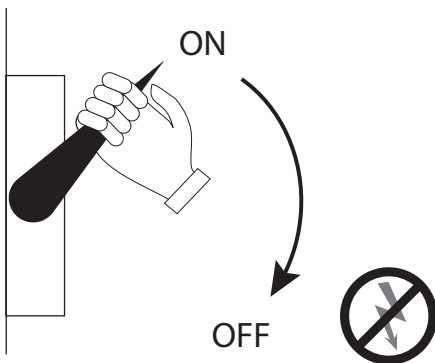

## External RH sensor for CDP-(T)/CDF 40-50-70

1